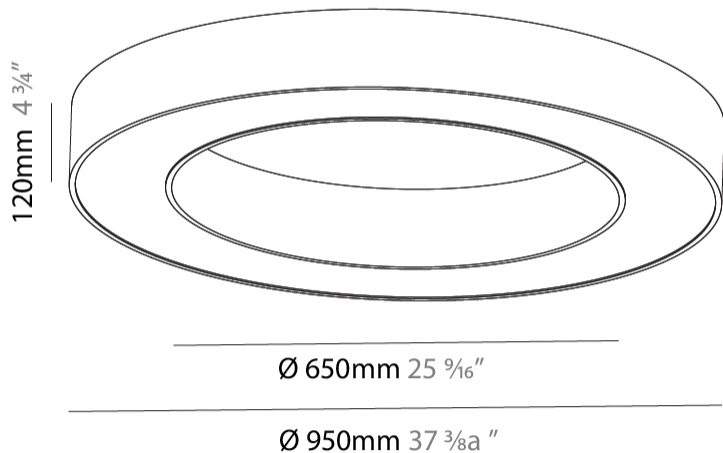

1. To build a product code in our configurator select the specify button on the base model # product page
2. To build a manual product code on this datasheet choose from the options listed below in blue font and add the suffix to the base model #

GENERAL

Series: Glorious
Subseries: Glorious
Brand: Prolicht
Division: Architectural
Mounting Type: Surface
Mounting Location: Ceiling
Subcategory: Ambient

PHYSICAL

Shape: Round
Diameter (mm): 950
Diameter (in): 37 ³/₈
Height (mm): 120
Height (in): 4 ³/₄
Light Distribution: Direct
Weight (kg): 8.94
Weight (lbs): 19.67
Diffuser: PMMA - Opal or Micro-Prism
Fixture Finish: SSR / BKV / CWI / CRY / HAB / LAG / UFT / ITA / RUA / RUR / MIC / FTG / MYG / TWT / LOD / PUS / FRO / FUP / KIA / POP / BLS / SPG / MEY / GOH / GUM / CHC / COM / ABZ / JAG / OBR / MOS / ROR
Fixture Material: Aluminum

ELECTRICAL

Lamp Type: LED (Zhaga Standard)
Input Wattage (W): 45
Total Output Wattage (W): 36 / 28.8 (3500K)
Dimming: Non-Dimming / Phase Dimming (120Vac only) / 0-10V Dimming
Driver Included: Yes
Driver Location: Integrated
Driver Type: Constant Current - 120 / 277Vac
Driver Class: Class 2
Input Voltage (V): 120 - 277
Constant Current (MA): 350 / 900 (3500K)

LED

Color Temperature (°K): 3000 / 3500 / 4000
Max. Delivered Lumen (lm): 4150 / 4302 / 4390
CRI: >80 CRI
Efficiency (%): 65
Lamp Life (hrs): 50000

OPTICAL

RATINGS AND CERTIFICATIONS

Certified By: Certified for North American Standards
IP rating: IP20